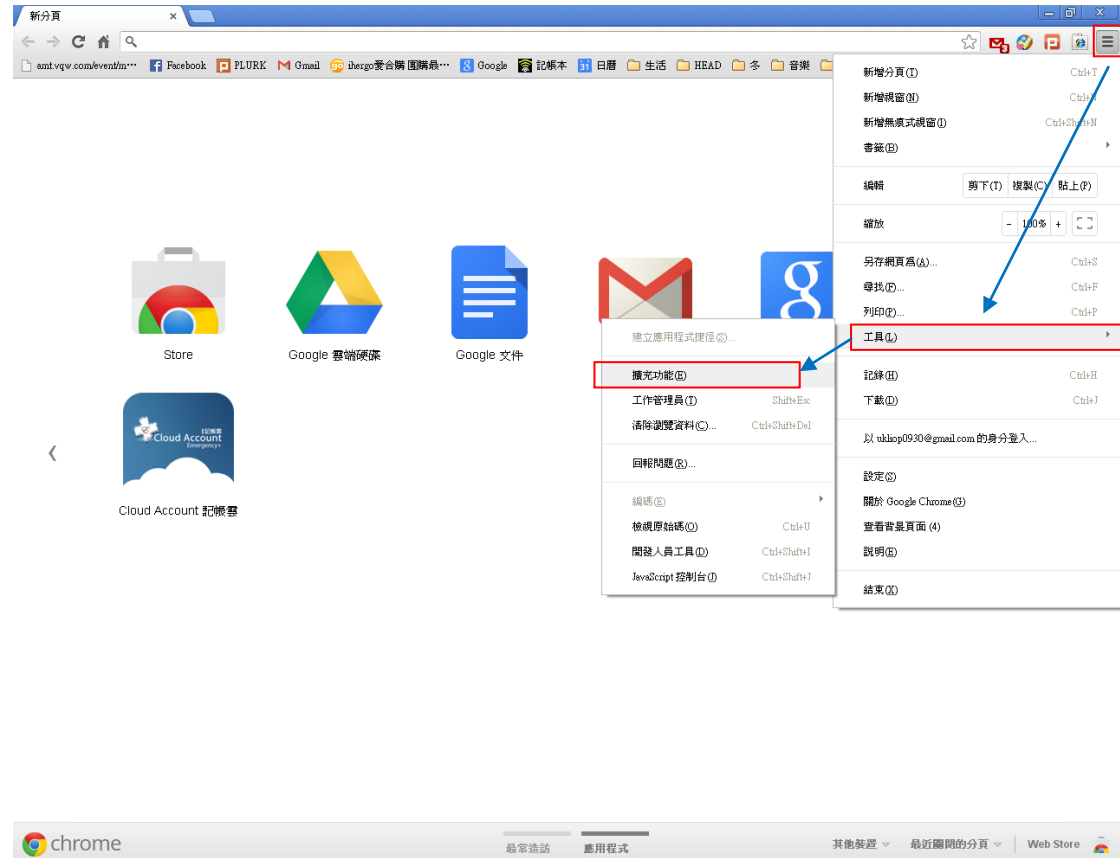

# Chrome 開啓網路學院方式

Step 1 開啓 chrome 點選右邊選單，選擇工具->擴充功能

Step2 點選取得更多擴充功能，查詢 IE TAB；選取 IE Tab(紅色框框選項)的免費按鈕

The screenshot shows the Chrome Web Store search results for 'ietab'. The search bar at the top left contains the text 'ietab'. Below the search bar, there are several search results. The first result is 'The Best Price', the second is 'Star Legends', and the third is 'IE Tab'. The 'IE Tab' result is highlighted with a red box. To the left of the search results, there is a sidebar with various categories. A red arrow points from the text '在此輸入 IE TAB' to the search bar. The 'IE Tab' result is also highlighted with a red box.